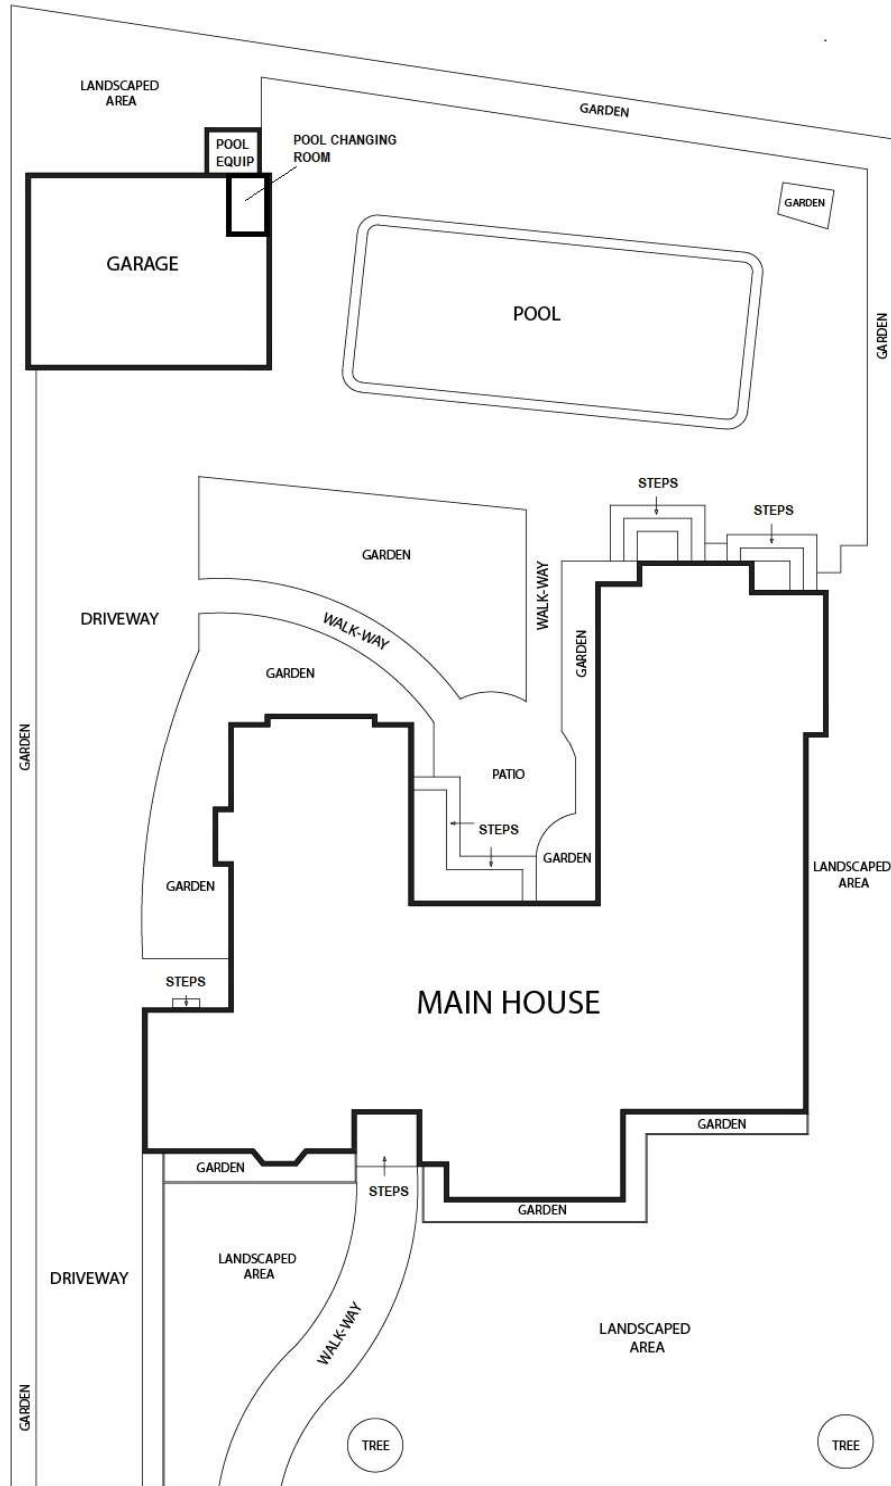

# 515 Jefferson Dr.

Palo Alto, CA. 94303

DISCLAIMER: RENDERING BY OPEN HOMES PHOTOGRAPHY. ALL MEASUREMENTS ARE APPROXIMATE AND MAY NOT BE EXACT. DO NOT RELY ON THE ACCURACY OF THIS FLOOR PLAN WHEN DETERMINING THE PRICE OF A PROPERTY OR MAKING DECISIONS REGARDING BUYING OR SELLING OF PROPERTIES WITHOUT INDEPENDENT VERIFICATION.